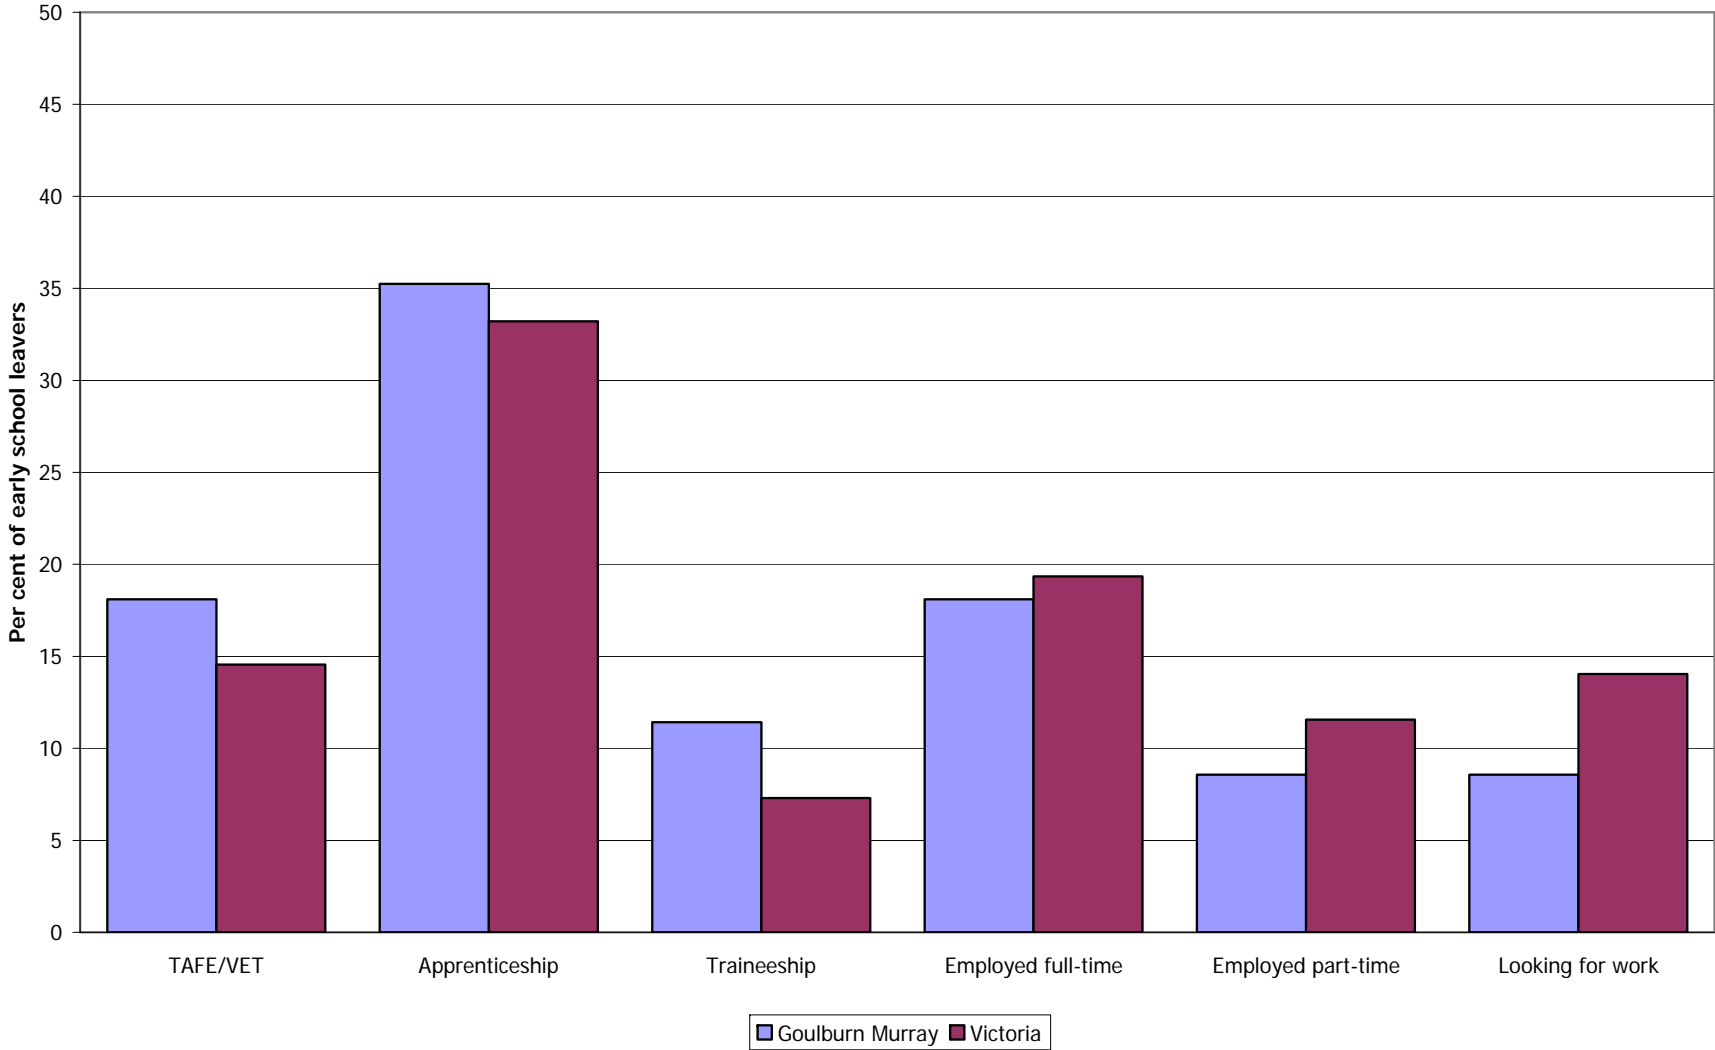

Figure 3 Destinations of 2007 early school leavers, Goulburn Murray LLEN and Victoria

Table 3 Destinations of all school leavers by year level, Goulburn Murray LLEN and Victoria

Year level and destination	Goulburn Murray		Victoria	
	n	%	n	%
Year 12 or equivalent completers				
University	170	29.0	6344	35.7
VET Cert IV+	54	9.2	2865	16.1
Entry-level VET	34	5.8	782	4.4
Apprenticeship	56	9.5	1196	6.7
Traineeship	42	7.2	874	4.9
Employed full-time	129	22.0	2910	16.4
Employed part-time	63	10.7	1914	10.8
Looking for work	39	6.6	878	4.9
<i>All Year 12 or equivalent completers</i>	<i>587</i>	<i>100.0</i>	<i>17763</i>	<i>100.0</i>
Year 11/12 early leavers				
TAFE/VET	14	16.9	330	12.7
Apprenticeship	24	28.9	809	31.2
Traineeship	11	13.3	212	8.2
Employed full-time	17	20.5	543	21.0
Employed part-time	9	10.8	344	13.3
Looking for work	8	9.6	351	13.6
<i>All Year 11/12 early leavers</i>	<i>83</i>	<i>100.0</i>	<i>2589</i>	<i>100.0</i>
Year 9/10 early leavers				
TAFE/VET	5	22.7	120	16.8
Apprenticeship	13	59.1	306	42.9
Traineeship	1	4.5	33	4.6
Employed full-time	2	9.1	95	13.3
Employed part-time			53	7.4
Looking for work	1	4.5	107	15.0
<i>All Year 9/10 early leavers</i>	<i>22</i>	<i>100.0</i>	<i>714</i>	<i>100.0</i>