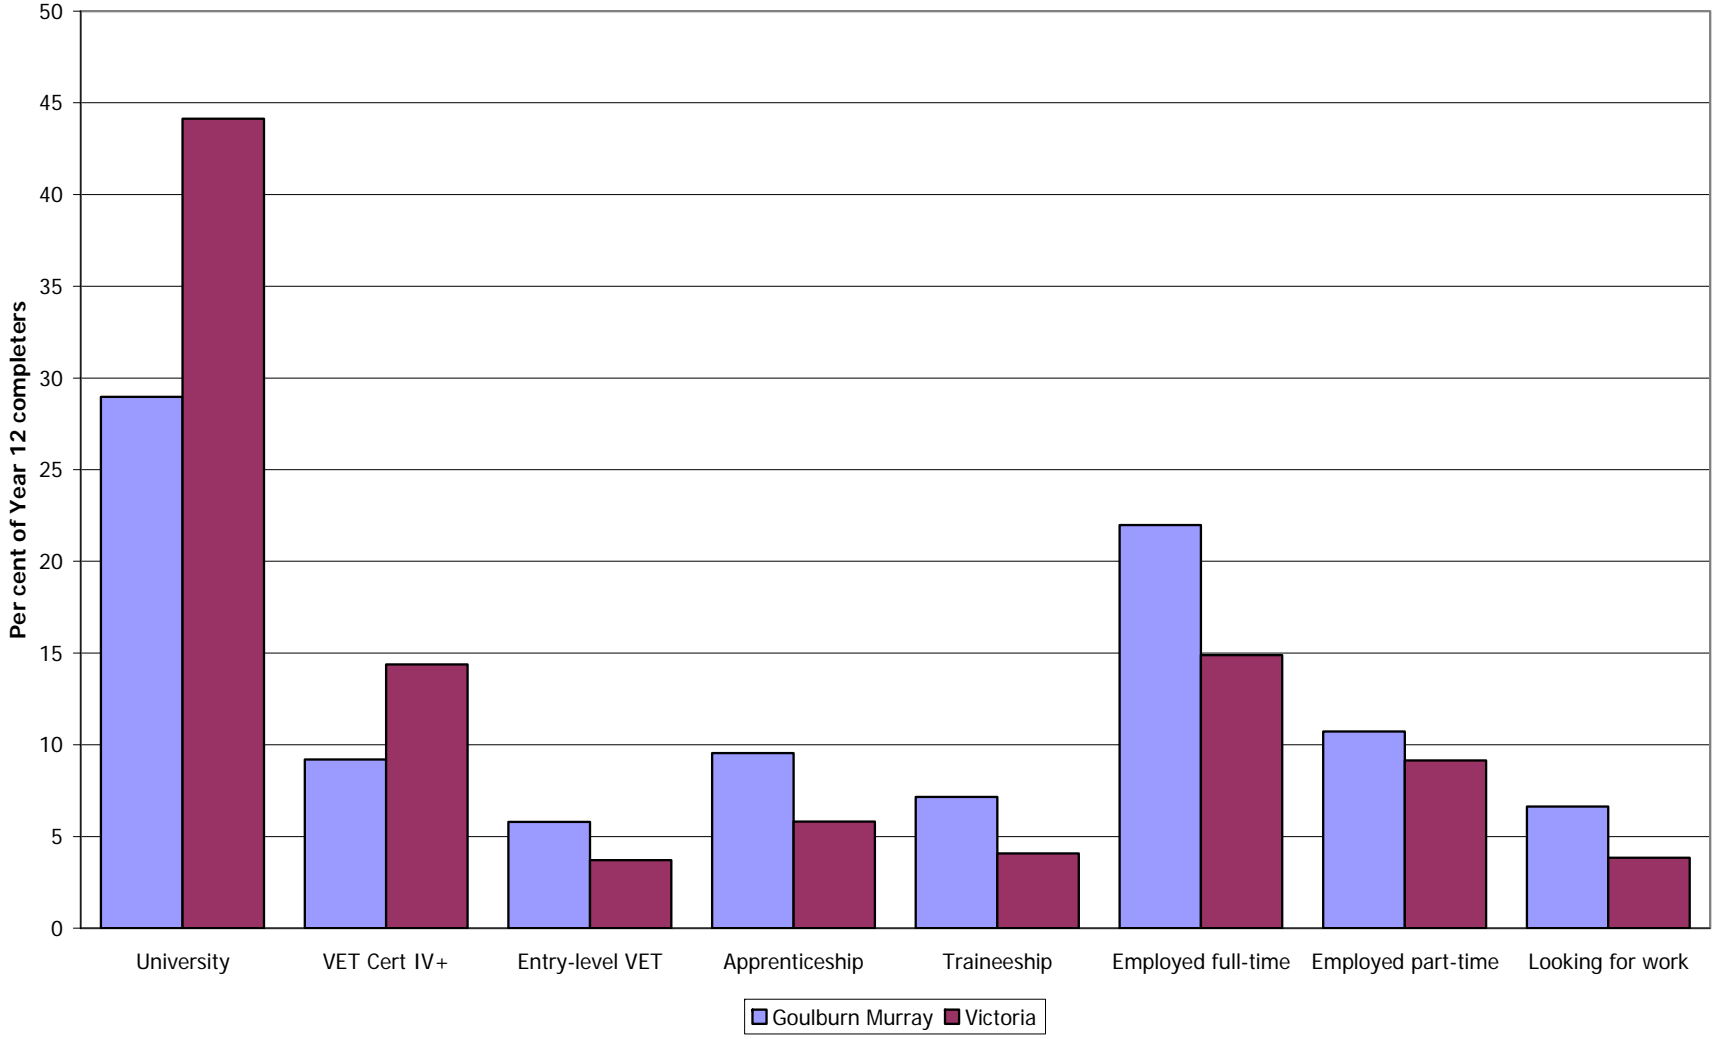

Region	Estimated number of early leavers		TAFE/VET	Apprentice	Trainee	Employed full-time	Employed part-time	Looking for work	All early leavers
Smart Geelong	578	n	26	87	21	50	30	26	240
		%	10.8	36.3	8.8	20.8	12.5	10.8	100.0
South East	742	n	43	78	19	72	30	48	290
		%	14.8	26.9	6.6	24.8	10.3	16.6	100.0
South Gippsland Bass Coast	207	n	8	59	8	17	14	14	120
		%	6.7	49.2	6.7	14.2	11.7	11.7	100.0
South West	174	n	7	29	7	17	4	9	73
		%	9.6	39.7	9.6	23.3	5.5	12.3	100.0
Wimmera Southern Mallee	98	n	3	20	8	7	2	5	45
		%	6.7	44.4	17.8	15.6	4.4	11.1	100.0
WynBay	391	n	39	54	10	32	18	27	180
		%	21.7	30.0	5.6	17.8	10.0	15.0	100.0
<i>Victoria</i>	<i>11096</i>	<i>n</i>	<i>662</i>	<i>1510</i>	<i>332</i>	<i>880</i>	<i>526</i>	<i>638</i>	<i>4548</i>
		<i>%</i>	<i>14.6</i>	<i>33.2</i>	<i>7.3</i>	<i>19.3</i>	<i>11.6</i>	<i>14.0</i>	<i>100.0</i>

Figure 1 Destinations of 2007 Year 12 completers, Goulburn Murray LLEN and Victoria

* Completers who deferred a place at university or TAFE/VET have been allocated to their labour market destinations.